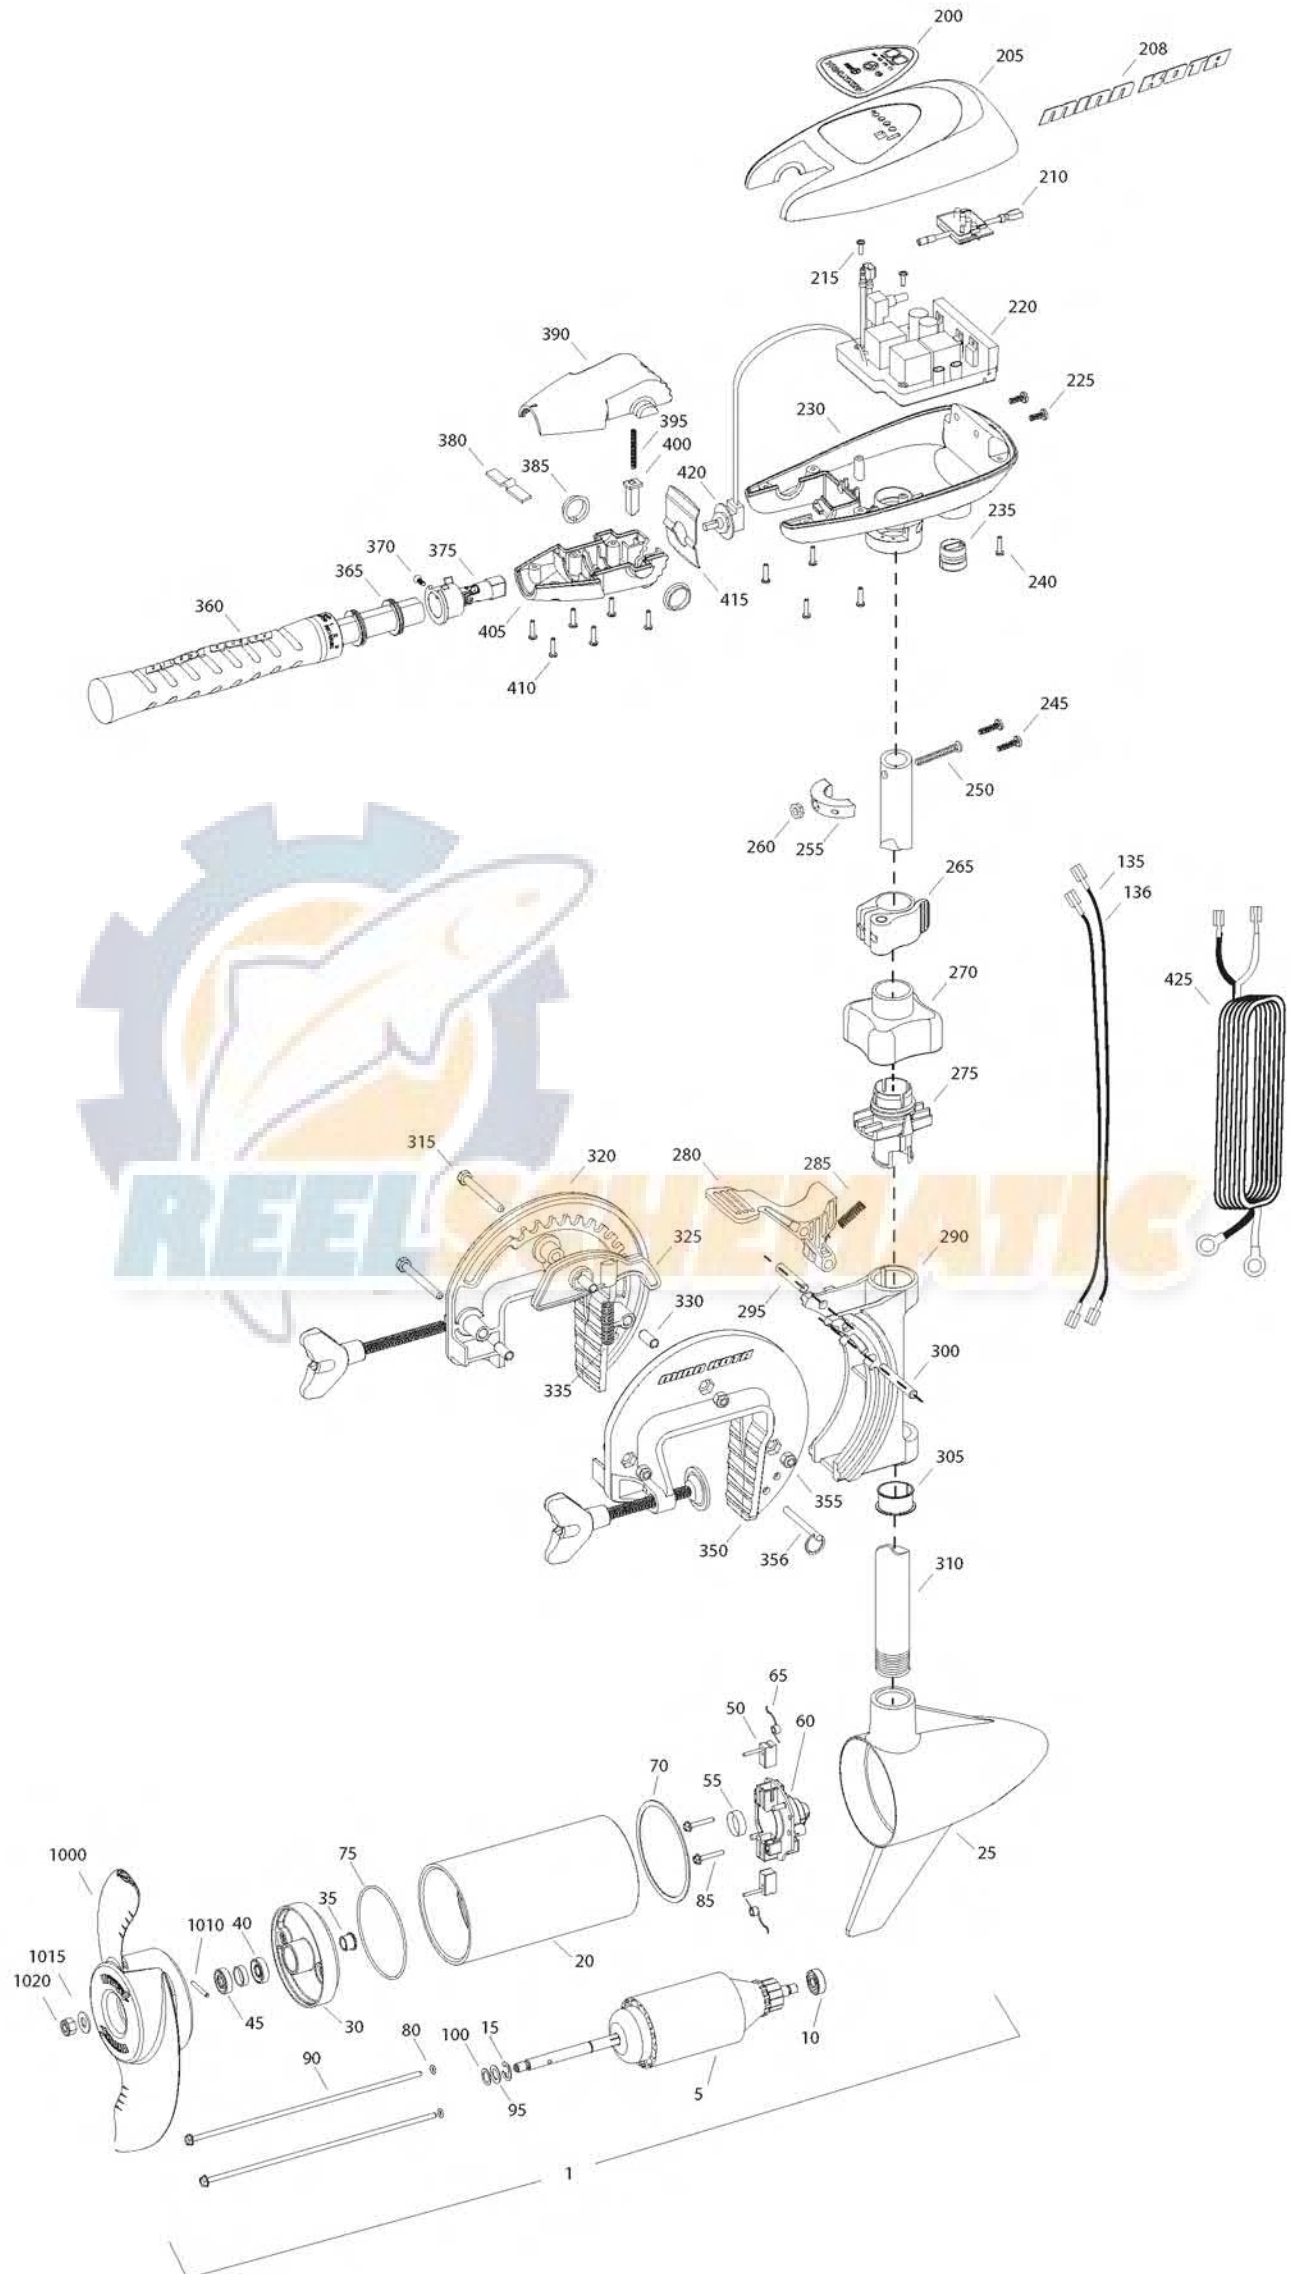

RT55/T
55 LBS THRUST
12 VOLT 50 AMPS
36" & 42" SHAFT

for use with "M" serial numbers
2-year warranty

Item	P/N	Description	Qty	Item	P/N	Description	Qty	Item	P/N	Description	Qty
1	2097096	12V Motor 42" SW	1	■	2991797	Bracket assy, Composite [270-356]	1	■	1378170	Propeller kit	
5	2-100-121	Armature assembly	1	270	2060100	Knob, steering tension, soft	1	1000	2091170	Propeller	1
10	140-010	Bearing	1	275	2068400	Collet	1	1010	2092600	Drive pin, small	1
15	788-015	Retaining ring	1	280	2064200	Lock arm	1	1015	2151726	Washer, prop, small	1
20	2-200-301	Center housing assembly	1	285	2062701	Spring, lock arm	1	1020	2198400	Nut, nylock, prop, Anode	1
25	421-336	Brush end housing assembly	1	290	2061821	Hinge	1				
30	2-400-337	Plain end housing assembly	1	295	2062603	Pin, lock, ss	1				
35	144-049	Flange bearing	1	300	2062603	Pin, lock, ss	1				
40	880-003	Seal	1	305	2037301	Bushing, hinge	1				
45	880-006	Seal with shield	1	310	2002011	Tube 36"	1				
50	188-036	Brush	2		2002012	Tube 42"	1				
55	725-050	Paper tube	1	315	2063501	Bolt 1/4-20 x 2 3/8", ss	3				
60	738-036	Brush plate assembly	1	320	2771950	Bracket, right, FW	1				
65	975-040	Brush spring	2	325	2067905	Cam deactivator	1				
70	337-036	Gasket	1	330	2067306	Bushing, dowel 1/4 x 1/2	3				
75	701-081	O-ring, motor	1	335	2062702	Spring, cam deactivator	1				
80	701-008	O-ring, thru-bolt	2	■	2881380	Clamp screw kit	2 per kit				
85	830-007	Screw, 8-32	2	350	2771955	Bracket, left, FW	1				
90	830-042	Thru-bolt	2	355	2263103	Nut, 1/4-20, nylock, ss	3				
95	990-067	Washer, steel	2	356	2062604	Pin, stop	1				
100	990-070	Washer, nylatron	2								
135	640-002	Leadwire, black	1	■	2990956	Handle assy, 5SPD [360-410]	1				
136	640-113	Leadwire, red	1	360	2990456	Grip/handle assy, 5SPD [360-375]	1				
■	2888460	Seal and O-ring Kit		365	2060015	Bearing, handle	2				
				370	2063405	Screw, #6 PFH SS	1				
200	2195654	Decal, c-box cover	1	375	2884092	Yoke / spider assy	1				
205	2060296	C-box cover	1	380	2302742	Spring, detent, off	1				
208	2325666	Decal - MinnKota	2	385	2060005	Bearing, handle pivot	2				
210	2074080	Battery meter, 12v SW	1	390	2060900	Handle pivot, top	1				
215	2043427	Screw, #8 x 7/8 SS	2	395	2302745	Spring, release button	1				
220	2184016	Control board, 12v	1	400	2063700	Button, release	1				
225	2303434	Screw, #8-30 x 5/8 SS	2	405	2060905	Handle pivot, bottom	1				
230	2062503	Control box, VARS, SW	1	410	2303412	Screw, #6 x 5/8 SS	6				
235	2062905	Strain relief	1	420	2061700	Washer, pot holder	1				
240	2303412	Screw, #6 x 5/8 SS	6	415	2062715	Spring, handle pivot	1				
245	2263434	Screw, #8 x 1 SS	2	425	2992524	Leadwire assy, includes [235]	1				
250	2263406	Screw, #10-24 x 2 SS	1								
255	2061517	Collar, c-box	1								
260	2333101	Nut, 10-24, nylock, SS	1								
265	2991521	Cam lock/depth collar assy	1								